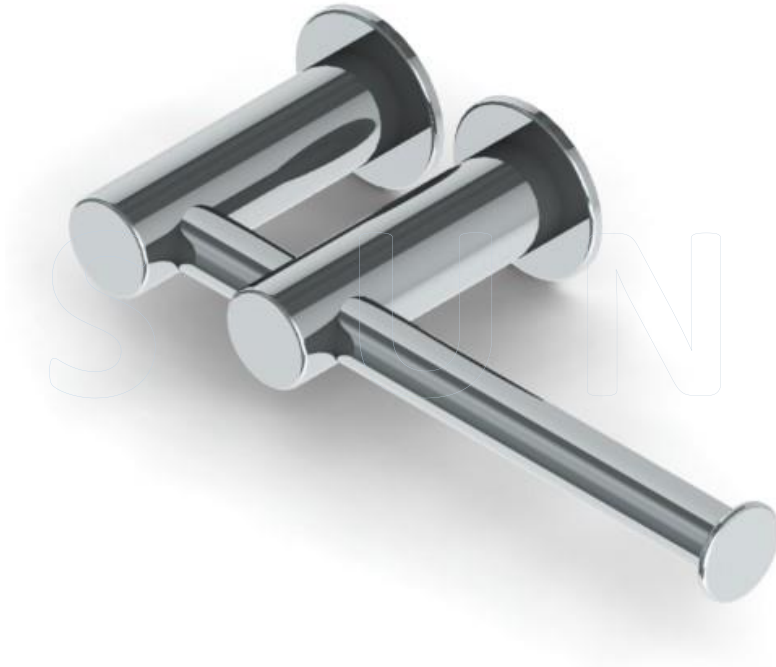

HILLS UNITED

Dimensions given are in mm. Hills United® reserves the right to alter and/or remove designs from time to time without prior notice. This drawing is to be used for reference purposes only.

Copyright Hills United Trading®