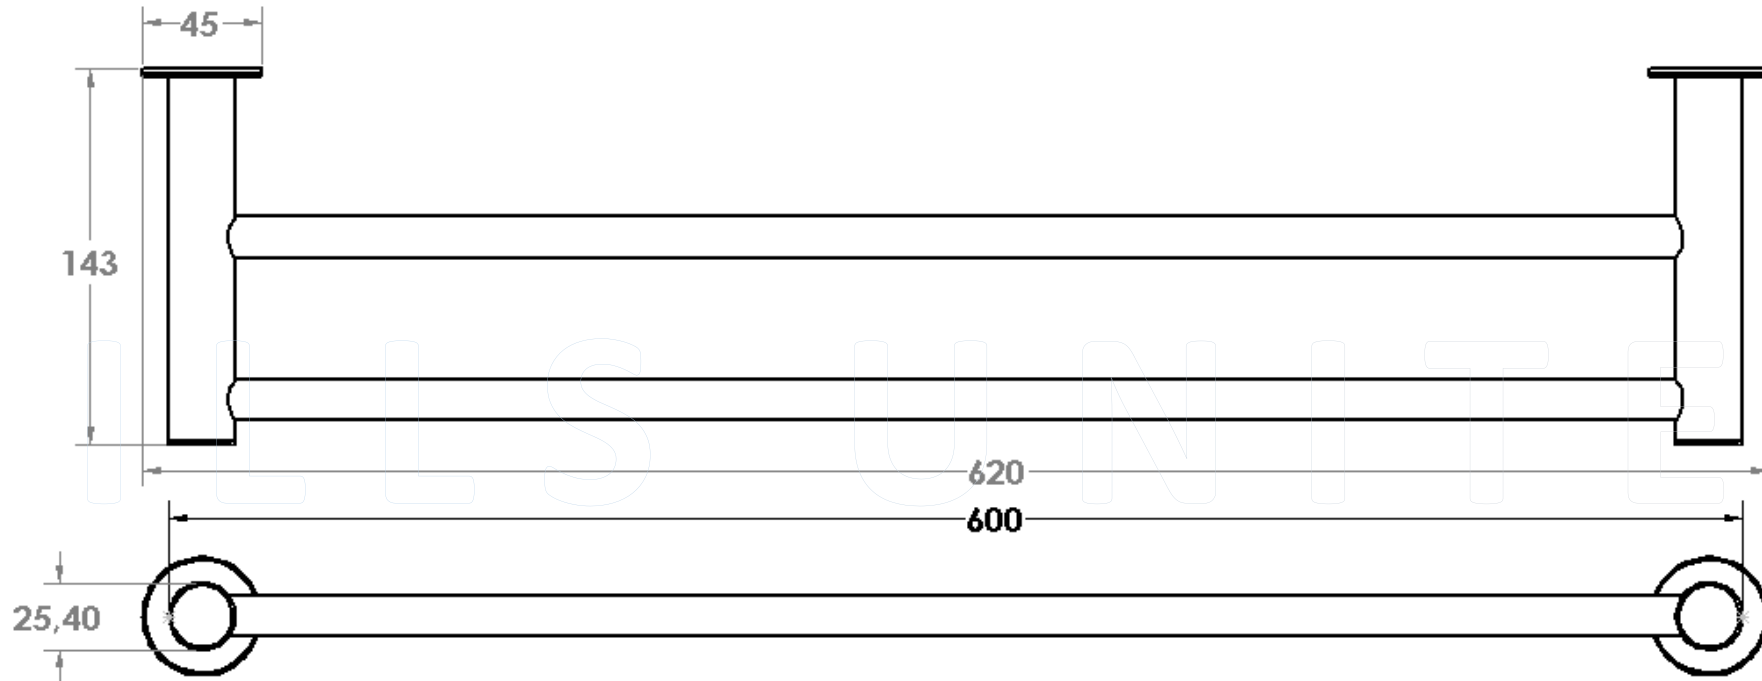

HILLS UNITED

304  
Stainless Steel

10  
Year Guarantee

Premium Quality  
Made in South Africa

*Dimensions given are in mm. Hills United® reserves the right to alter and/or remove designs from time to time without prior notice. This drawing is to be used for reference purposes only.*  
Copyright Hills United Trading®