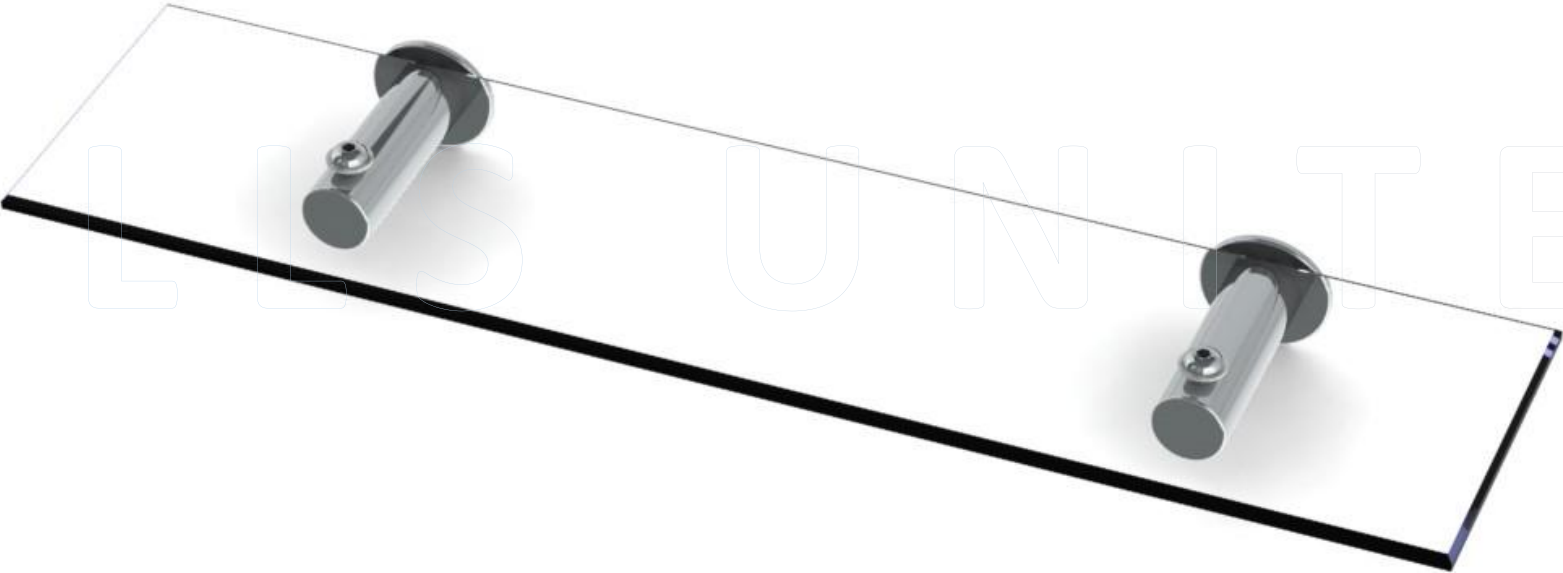

HILLS UNITED

304
Stainless Steel

10
Year Guarantee

Premium Quality
Made in South Africa

Dimensions given are in mm. Hills United® reserves the right to alter and/or remove designs from time to time without prior notice. This drawing is to be used for reference purposes only.
Copyright Hills United Trading®