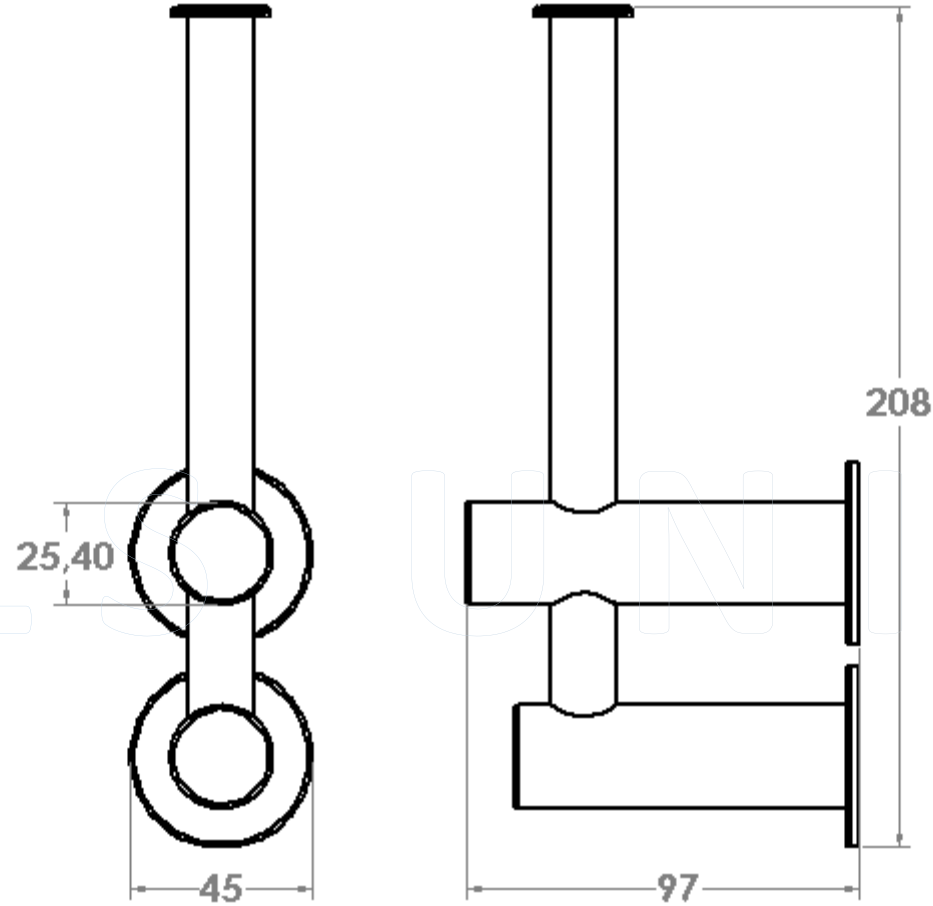

HILLS UNITED

Dimensions given are in mm. Hills United® reserves the right to alter and/or remove designs from time to time without prior notice. This drawing is to be used for reference purposes only.
Copyright Hills United Trading®