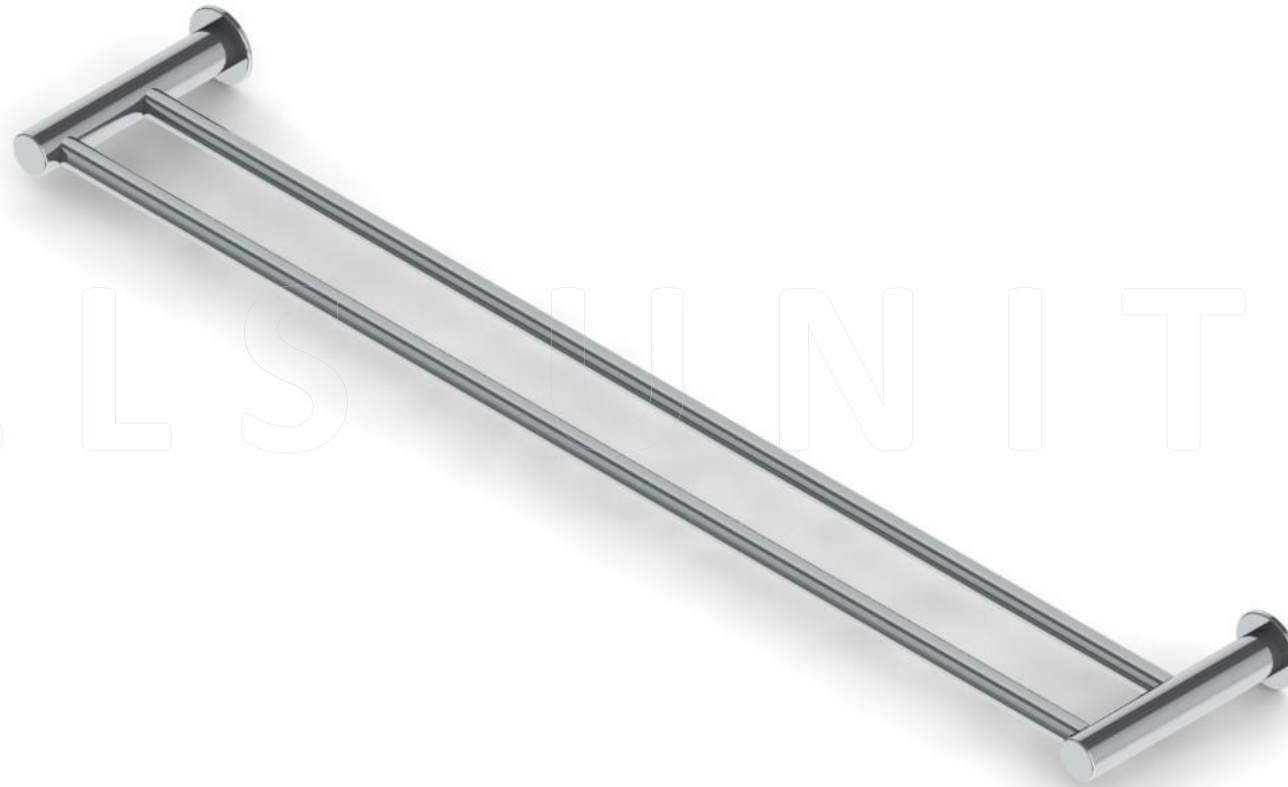

HILLS UNITED

Dimensions given are in mm. Hills United® reserves the right to alter and/or remove designs from time to time without prior notice. This drawing is to be used for reference purposes only.
Copyright Hills United Trading®