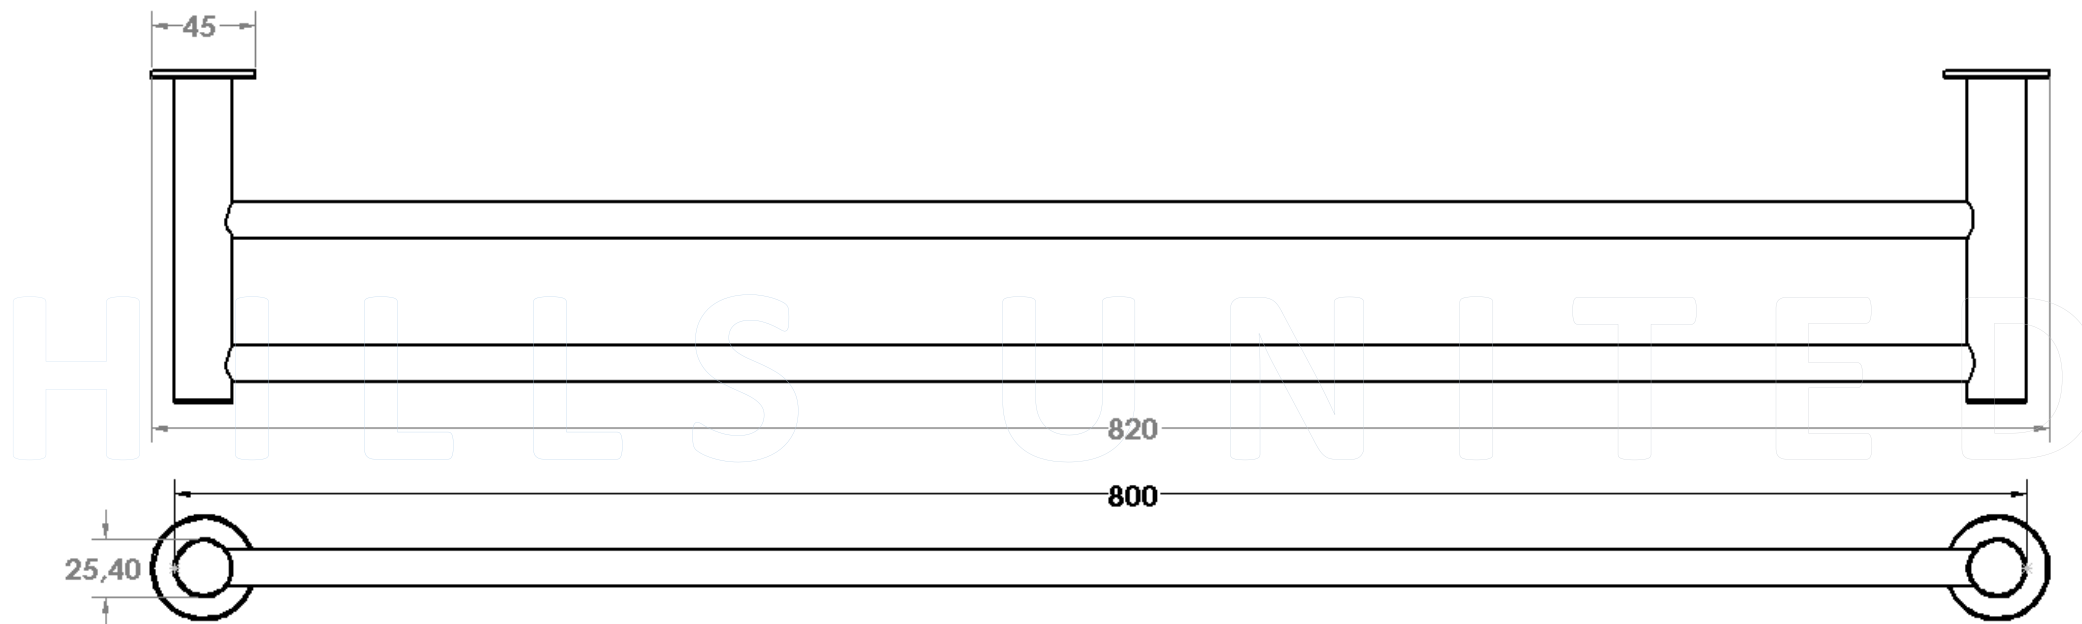

Dimensions given are in mm. Hills United® reserves the right to alter and/or remove designs from time to time without prior notice. This drawing is to be used for reference purposes only.
Copyright Hills United Trading®