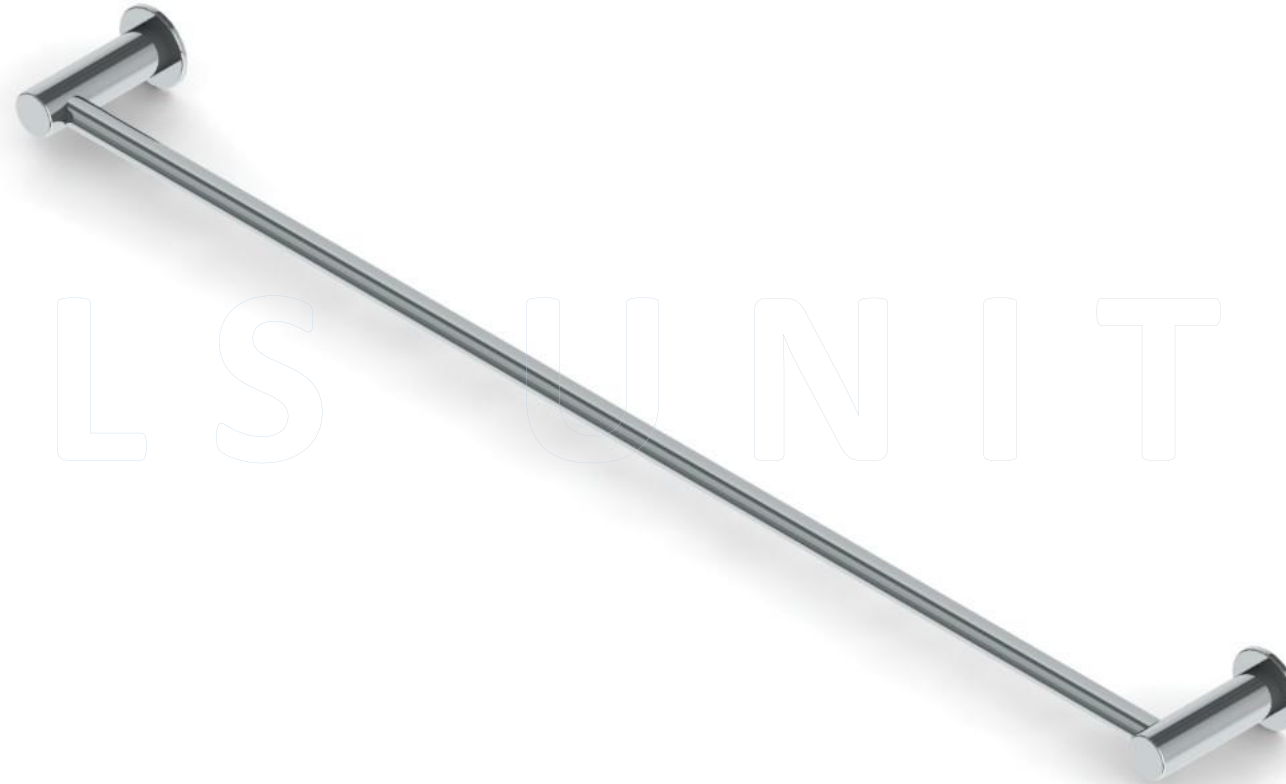

HILLS UNITED

Dimensions given are in mm. Hills United® reserves the right to alter and/or remove designs from time to time without prior notice. This drawing is to be used for reference purposes only.
Copyright Hills United Trading®